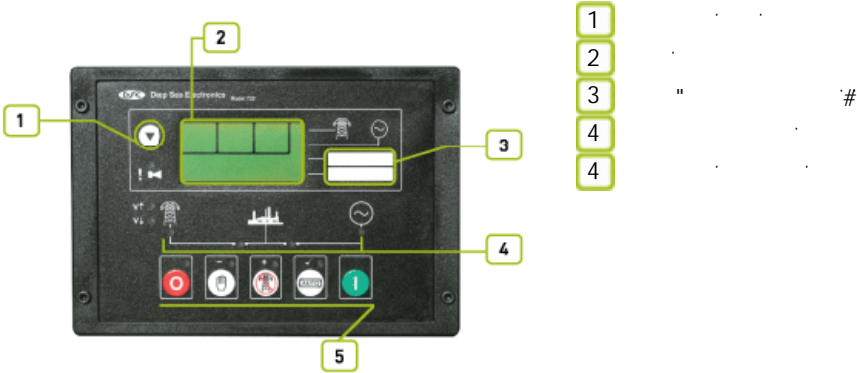

AJD 170

John Deere
Mecc Alte
D+&''

1 D+&''

2

8G9ž +&šž) 5ž&&š#($

3

4

5

8G9'+&š

8G9'+&š

'fl

'8G9'+&š

ž

'fl

ł

ž

'fl

%šš

ł

#

ž

ž

ž

ž

"

"