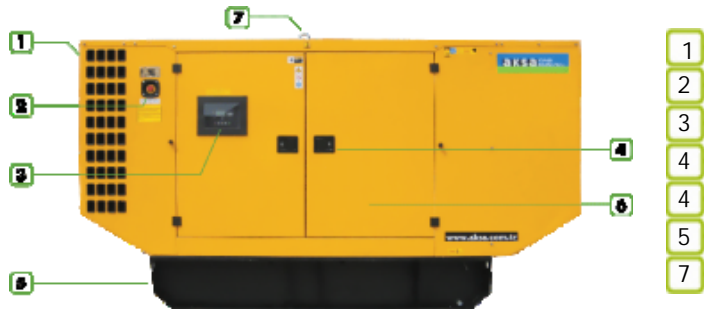

AJD 45

John Deere
Mecc Alte
D+&''

5? " $!

1

Technical specifications and performance data for the generator, including power ratings and efficiency metrics.

2

Additional technical details, possibly related to installation, maintenance, or safety procedures.

	"	1010
fl "L	"	2480
fl "L	"	1470